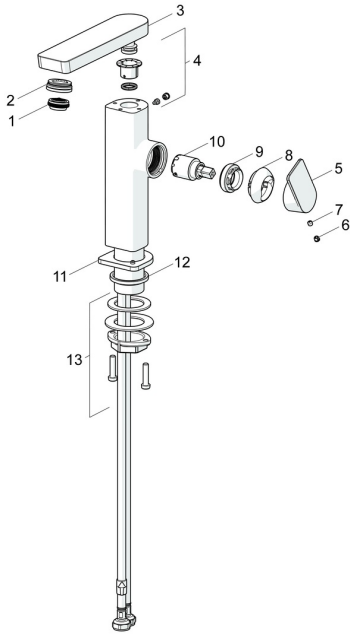

## Spare parts

### SP57142273

	Name	Code
01	Aerator, M24x1 HC SSR-STD	59914015
02	Fitting ring for aerator, M24x1, SW17, (2019-)	59914744
03	Spout, L=154 Chrome	1006400V
04	Sealing kit	59911884
05	Lever Chrome	1000776V
06	Cover plug Chrome	59913762
07	Screw, M5x8, SW2.5	59904755
08	Covering cap Chrome <span style="background-color: #cccccc; padding: 2px;">Discontinued</span>	59914638
09	Tightening nut, M32x1, SW24	59913958
10	Cartridge, 2.5	59913914
11	Cover flange Chrome	1006394V
12	Bottom seal	59914650
13	Fixing set	59913371