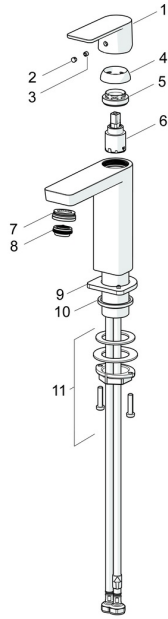

EAN: 4057304015205
static.hansa.com/57102273

Spare parts

SP57102273

	Name	Code
1	Lever Chrome	1006412V
2	Cover plug Chrome	59913762
3	Screw, M5x8, SW2.5	59904755
4	Covering cap Chrome	59913957
5	Tightening nut, M32x1, SW24	59913958
6	Cartridge, 2.5	59913914
7	Fitting ring for aerator, M24x1, SW17, (2019-)	59914744
8	Aerator, M24x1 HC SSR-STD	59914015
9	Cover flange Chrome	1006394V
10	Bottom seal	59914650
11	Fixing set	59913371