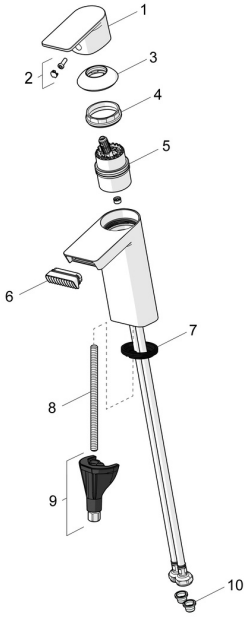

EAN: 4057304015434
static.hansa.com/57082273

Spare parts

SP57082273

	Name	Code
01	Lever Chrome	1009774V
02	Symbol plug	59914573
03	Covering cap Chrome	59914649
04	Tightening nut, M42x1.5, SW 38	59914128
05	Cartridge	59914665
06	Aerator	1006714V
07	Bottom seal	59914591
08	Fixing screw, M8x1, L=130	59914474
09	Fixing set	59914475
10	Litter filter	59911684