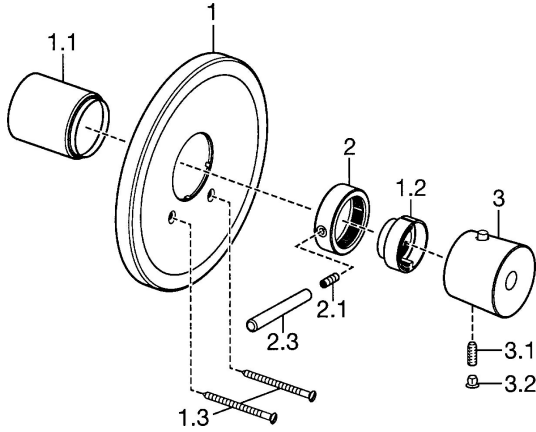

## Spare parts

### SP56619101

|      | Name   | Code     |
|------|--|----------|
| 1    | Cover flange Chrome <span style="background-color: #cccccc;">Discontinued</span>               | 59912538 |
| 1.1  | Covering cap Chrome <span style="background-color: #cccccc;">Discontinued</span>               | 59912327 |
| 1.2  | Temperature adjustment limiter Chrome  | 59906355 |
| 1.3  | Screw, M5x65 Chrome  | 59904847 |
| 2    | Flow control handle Chrome   | 59912130 |
| 2.1  | Screw, M6x20   | 59911228 |
| 2.3  | Lever, 80 mm Chrome  | 59912128 |
| 3    | Temperature control handle Chrome <span style="background-color: #cccccc;">Discontinued</span> | 59912541 |
| 3.1  | Screw, M6x9.5  | 59901609 |
| 3.2  | Cover plug Chrome  | 59911840 |
| 3.3  | Rebound pin  | 59912005 |
| N.I. | Raising kit, 35 mm   | 59911438 |