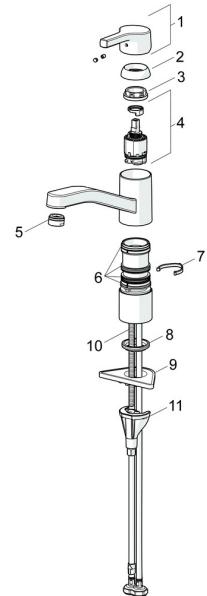

EAN: 4057304012310
static.hansa.com/565322030037

Spare parts

SP565322030037

	Name	Code
01	Lever Chrome	59914712
02	Covering cap, 33x3 mm Chrome	59912504
03	Temperature adjustment limiter	59912325
04	Tightening nut, M37x1, AF30 Discontinued	59912111
05	Cartridge, 3.5 Classic	59913075
06	Spout Chrome Discontinued	59914432
07	Aerator, M24x1 Discontinued	59914461
08	Sealing kit	1001264V
08	Sealing kit Discontinued	59913968
09	Spout overturning stopper Chrome Discontinued	59914437
10	Raising socket	59913973
11	Bottom seal	59914591
12	Supporting plate	59910008
13	Fixing screw, M8x1, L=130	59914474
14	Fixing set	59914475

Spare parts

SP565322030037(2020)

	Name	Code
01	Lever Chrome	59914712
02	Covering cap, 33x3 mm Chrome	59912504
03	Tightening nut, M37x1, SW30	1005680V
04	Cartridge, 3.5 Classic	59913075
05	Aerator, M24x1, 6 l/min Chrome	59913727
06	Sealing kit	1001264V
07	Spout overturning stopper, 120°	59914489
08	Bottom seal	59914591
09	Supporting plate	59910008
10	Fixing screw, M8x1, L=130	59914474
11	Fixing set	59914475