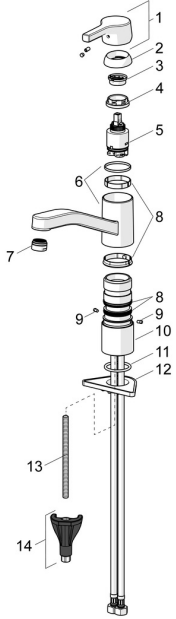

EAN: 4057304012310
static.hansa.com/565322030037

Spare parts

SP565322030037

	Name	Code
01	Lever Chrome	59914712
02	Covering cap, 33x3 mm Chrome	59912504
03	Temperature adjustment limiter	59912325
04	Tightening nut, M37x1, AF30 Discontinued	59912111
05	Cartridge, 3.5 Classic	59913075
06	Spout Chrome Discontinued	59914432
07	Aerator, M24x1 Discontinued	59914461
08	Sealing kit	1001264V
08	Sealing kit Discontinued	59913968
09	Spout overturning stopper Chrome Discontinued	59914437
10	Raising socket	59913973
11	Bottom seal	59914591
12	Supporting plate	59910008
13	Fixing screw, M8x1, L=130	59914474
14	Fixing set	59914475

Spare parts

SP565322030037(2020)

	Name	Code
01	Lever Chrome	59914712
02	Covering cap, 33x3 mm Chrome	59912504
03	Tightening nut, M37x1, SW30	1005680V
04	Cartridge, 3.5 Classic	59913075
05	Aerator, M24x1, 6 l/min Chrome	59913727
06	Sealing kit	1001264V
07	Spout overturning stopper, 120°	59914489
08	Bottom seal	59914591
09	Supporting plate	59910008
10	Fixing screw, M8x1, L=130	59914474
11	Fixing set	59914475