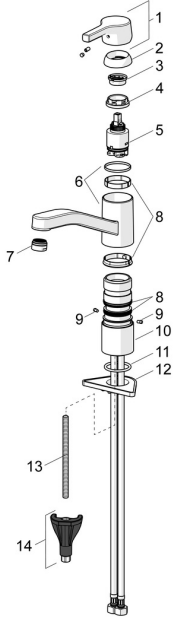

EAN: 4057304012297
static.hansa.com/56532203

Spare parts

SP56532203

	Name	Code
01	Lever Chrome	59914712
02	Covering cap, 33x3 mm Chrome	59912504
03	Temperature adjustment limiter	59912325
04	Tightening nut, M37x1, AF30 Discontinued	59912111
05	Cartridge, 3.5 Classic	59913075
06	Spout Chrome Discontinued	59914432
07	Aerator, M24x1 HC Discontinued	59914194
08	Sealing kit	1001264V
08	Sealing kit Discontinued	59913968
09	Spout overturning stopper Chrome Discontinued	59914437
10	Raising socket	59913973
11	Bottom seal	59914591
12	Supporting plate	59910008
13	Fixing screw, M8x1, L=130	59914474
14	Fixing set	59914475

Spare parts

SP56532203(2020)

	Name	Code
01	Lever Chrome	59914712
02	Covering cap, 33x3 mm Chrome	59912504
03	Tightening nut, M37x1, SW30	1005680V
04	Cartridge, 3.5 Classic	59913075
05	Aerator, M24x1 STD HC A Chrome	59902366
06	Sealing kit	1001264V
07	Spout overturning stopper, 120°	59914489
08	Bottom seal	59914591
09	Supporting plate	59910008
10	Fixing screw, M8x1, L=130	59914474
11	Fixing set	59914475