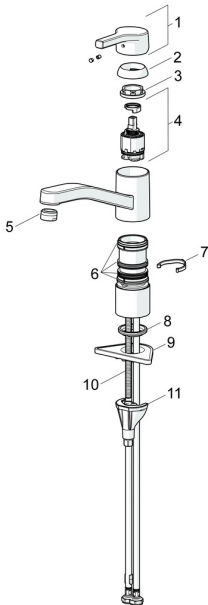

EAN: 4057304012297
static.hansa.com/56532203

Spare parts

SP56532203

	Name	Code
01	Lever Chrome	59914712
02	Covering cap, 33x3 mm Chrome	59912504
03	Temperature adjustment limiter	59912325
04	Tightening nut, M37x1, AF30 Discontinued	59912111
05	Cartridge, 3.5 Classic	59913075
06	Spout Chrome Discontinued	59914432
07	Aerator, M24x1 HC Discontinued	59914194
08	Sealing kit	1001264V
08	Sealing kit Discontinued	59913968
09	Spout overturning stopper Chrome Discontinued	59914437
10	Raising socket	59913973
11	Bottom seal	59914591
12	Supporting plate	59910008
13	Fixing screw, M8x1, L=130	59914474
14	Fixing set	59914475

Spare parts

SP56532203(2020)

	Name	Code
01	Lever Chrome	59914712
02	Covering cap, 33x3 mm Chrome	59912504
03	Tightening nut, M37x1, SW30	1005680V
04	Cartridge, 3.5 Classic	59913075
05	Aerator, M24x1 STD HC A Chrome	59902366
06	Sealing kit	1001264V
07	Spout overturning stopper, 120°	59914489
08	Bottom seal	59914591
09	Supporting plate	59910008
10	Fixing screw, M8x1, L=130	59914474
11	Fixing set	59914475