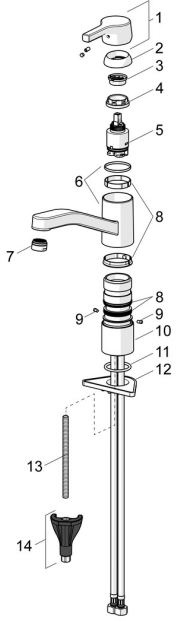

EAN: 4057304012297
static.hansa.com/56532203

Spare parts

SP56532203

	Name	Code
01	Lever Chrome	59914712
02	Covering cap, 33x3 mm Chrome	59912504
03	Temperature adjustment limiter	59912325
04	Tightening nut, M37x1, AF30 Discontinued	59912111
05	Cartridge, 3.5 Classic	59913075
06	Spout Chrome Discontinued	59914432
07	Aerator, M24x1 HC Discontinued	59914194
08	Sealing kit	1001264V
08	Sealing kit Discontinued	59913968
09	Spout overturning stopper Chrome Discontinued	59914437
10	Raising socket	59913973
11	Bottom seal	59914591
12	Supporting plate	59910008
13	Fixing screw, M8x1, L=130	59914474
14	Fixing set	59914475

Spare parts

SP56532203(2020)

	Name	Code
01	Lever Chrome	59914712
02	Covering cap, 33x3 mm Chrome	59912504
03	Tightening nut, M37x1, SW30	1005680V
04	Cartridge, 3.5 Classic	59913075
05	Aerator, M24x1 STD HC A Chrome	59902366
06	Sealing kit	1001264V
07	Spout overturning stopper, 120°	59914489
08	Bottom seal	59914591
09	Supporting plate	59910008
10	Fixing screw, M8x1, L=130	59914474
11	Fixing set	59914475