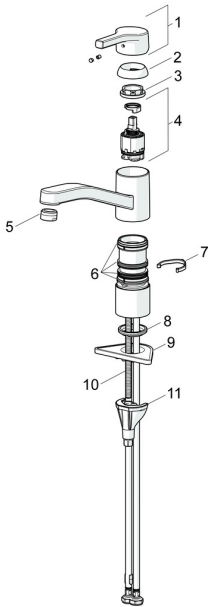

EAN: 4057304012297
static.hansa.com/56532203

Spare parts

SP56532203

	Name	Code
01	Lever Chrome	59914712
02	Covering cap, 33x3 mm Chrome	59912504
03	Temperature adjustment limiter	59912325
04	Tightening nut, M37x1, AF30 Discontinued	59912111
05	Cartridge, 3.5 Classic	59913075
06	Spout Chrome Discontinued	59914432
07	Aerator, M24x1 HC Discontinued	59914194
08	Sealing kit	1001264V
08	Sealing kit Discontinued	59913968
09	Spout overturning stopper Chrome Discontinued	59914437
10	Raising socket	59913973
11	Bottom seal	59914591
12	Supporting plate	59910008
13	Fixing screw, M8x1, L=130	59914474
14	Fixing set	59914475

Spare parts

SP56532203(2020)

	Name	Code
01	Lever Chrome	59914712
02	Covering cap, 33x3 mm Chrome	59912504
03	Tightening nut, M37x1, SW30	1005680V
04	Cartridge, 3.5 Classic	59913075
05	Aerator, M24x1 STD HC A Chrome	59902366
06	Sealing kit	1001264V
07	Spout overturning stopper, 120°	59914489
08	Bottom seal	59914591
09	Supporting plate	59910008
10	Fixing screw, M8x1, L=130	59914474
11	Fixing set	59914475