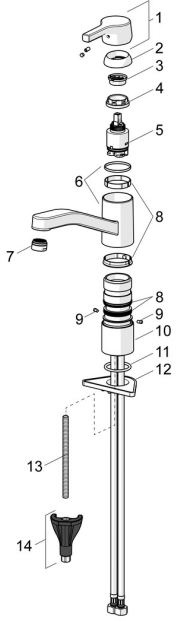

EAN: 4057304012389
static.hansa.com/56481103

Spare parts

SP56481103

	Name	Code
01	Lever Chrome	59914712
02	Covering cap, 33x3 mm Chrome	59912504
03	Temperature adjustment limiter	59912325
04	Tightening nut, M37x1, AF30 Discontinued	59912111
05	Cartridge, 3.5 Classic	59913075
06	Spout Chrome Discontinued	59914432
07	Aerator, M24x1 A, low pressure Chrome	59902692
08	Sealing kit	1001264V
08	Sealing kit Discontinued	59913968
09	Spout overturning stopper Chrome Discontinued	59914437
10	Raising socket	59913973
11	Bottom seal	59914591
12	Supporting plate	59910008
13	Fixing screw, M8x1, L=130	59914474
14	Fixing set	59914475

Spare parts

SP56481103(2020)

	Name	Code
01	Lever Chrome	59914712
02	Covering cap, 33x3 mm Chrome	59912504
03	Tightening nut, M37x1, SW30	1005680V
04	Cartridge, 3.5 Classic	59913075
05	Aerator, M24x1 A, low pressure Chrome	59902692
06	Sealing kit	1001264V
07	Spout overturning stopper, 120°	59914489
08	Bottom seal	59914591
09	Supporting plate	59910008
10	Fixing screw, M8x1, L=130	59914474
11	Fixing set	59914475