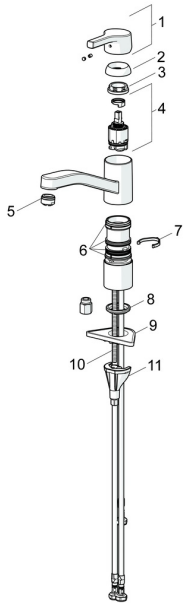

EAN: 4057304012389
static.hansa.com/56481103

Spare parts

SP56481103

	Name	Code
01	Lever Chrome	59914712
02	Covering cap, 33x3 mm Chrome	59912504
03	Temperature adjustment limiter	59912325
04	Tightening nut, M37x1, AF30 Discontinued	59912111
05	Cartridge, 3.5 Classic	59913075
06	Spout Chrome Discontinued	59914432
07	Aerator, M24x1 A, low pressure Chrome	59902692
08	Sealing kit	1001264V
08	Sealing kit Discontinued	59913968
09	Spout overturning stopper Chrome Discontinued	59914437
10	Raising socket	59913973
11	Bottom seal	59914591
12	Supporting plate	59910008
13	Fixing screw, M8x1, L=130	59914474
14	Fixing set	59914475

Spare parts

SP56481103(2020)

	Name	Code
01	Lever Chrome	59914712
02	Covering cap, 33x3 mm Chrome	59912504
03	Tightening nut, M37x1, SW30	1005680V
04	Cartridge, 3.5 Classic	59913075
05	Aerator, M24x1 A, low pressure Chrome	59902692
06	Sealing kit	1001264V
07	Spout overturning stopper, 120°	59914489
08	Bottom seal	59914591
09	Supporting plate	59910008
10	Fixing screw, M8x1, L=130	59914474
11	Fixing set	59914475