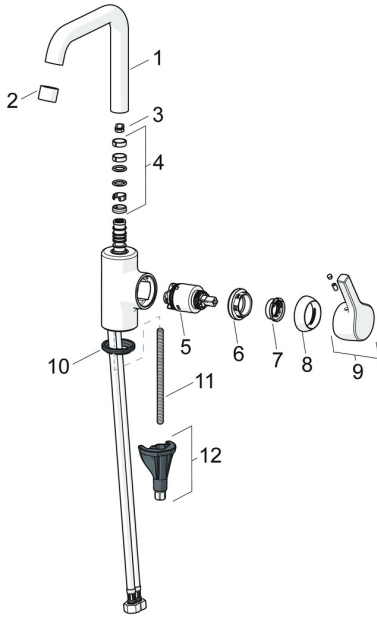

EAN: 4057304012037
static.hansa.com/56432203

Spare parts

SP56432203

| | Name | Code |
|----|--|----------|
| 01 | Spout Chrome | 59914427 |
| 02 | Aerator, M22x1 STD HC PCA, 6 l/min Chrome | 59914428 |
| 03 | Spout overturning stopper, 60° / 0° | 59914264 |
| 03 | Spout overturning stopper, 120° Discontinued | 59914429 |
| 04 | Sealing kit for spout | 59914431 |
| 05 | Cartridge, 3.5 Classic | 59913075 |
| 06 | Tightening nut, M40x1 | 1003409V |
| 07 | Temperature adjustment limiter | 59912325 |
| 08 | Covering cap, 33x3 mm Chrome | 59912504 |
| 09 | Lever Chrome | 59914713 |
| 10 | Bottom seal | 59914591 |
| 11 | Fixing screw, M8x1, L=130 | 59914474 |
| 12 | Fixing set | 59914475 |