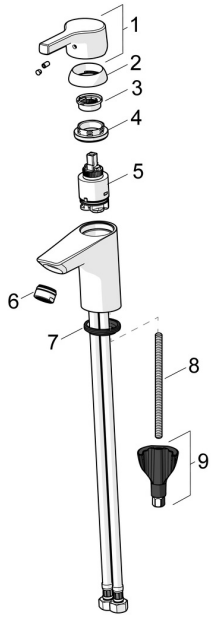

EAN: 4057304012006
static.hansa.com/56362203

Spare parts

SP56362203

| | Name | Code |
|----|---------------------------------------|----------|
| 01 | Lever Chrome | 59914712 |
| 02 | Covering cap, 33x3 mm Chrome | 59912504 |
| 03 | Temperature adjustment limiter | 59912325 |
| 04 | Tightening nut, M40x1 | 1003409V |
| 05 | Cartridge, 3.5 Classic | 59913075 |
| 06 | Aerator, M24x1 A, low pressure Chrome | 59902692 |
| 06 | Aerator, M24x1, 6 l/min Chrome | 59913727 |
| 07 | Bottom seal | 59914591 |
| 08 | Fixing screw, M8x1, L=130 | 59914474 |
| 09 | Fixing set | 59914475 |