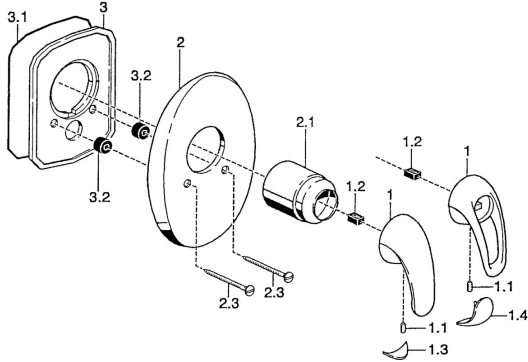

EAN: 4015474003774
static.hansa.com/55869100

Spare parts

SP55869100

	Name	Code
1	Lever Chrome Discontinued	599055895
1	Lever Chrome Discontinued	599055881
1.1	Screw, M5x8, SW2.5	59904755
1.2	Bushing	59904778
1.3	Symbol plug Discontinued	59911785
1.4	Symbol plug Discontinued	59911786
2	Cover plate Chrome Discontinued	59911913
2.1	Covering cap Chrome	59904820
2.3	Screw, M5x65 Chrome	59904847
2.3	Screw, M5x65 Gold Discontinued	59904849
3	Fixing plate Discontinued	59911915