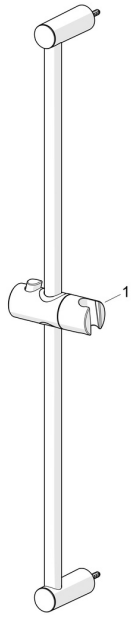

EAN: 4057304019128
static.hansa.com/55780113

Spare parts

SP55780113

	Name	Code
01	Slide for shower rail Chrome	1017138V