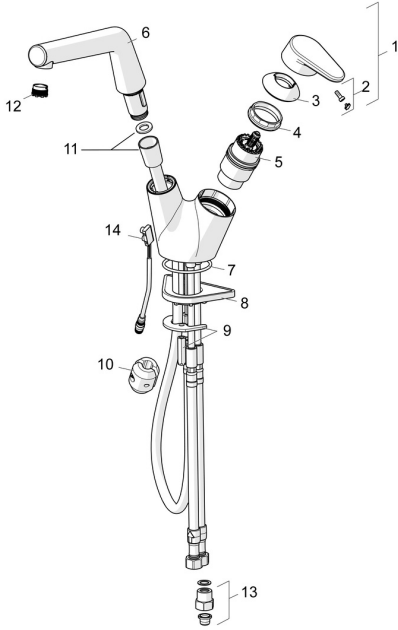

## Spare parts

### SP55702203

	Name	Code
01	Lever Chrome	59914340
02	Symbol plug	59914341
03	Covering cap Chrome <b>Discontinued</b>	59914342
04	Tightening nut, M4x1.5, SW 38	59914128
05	Cartridge, 4.0 Classic	59914129
06	Spout Chrome <b>Discontinued</b>	59914517
07	O-ring, 53.64x2.62 <b>Discontinued</b>	59914369
08	Supporting plate	59910008
09	Fixing plate with a nut	59914344
10	Counterbalance	59914039
11	Hose, L=1500, G1/2-M15x1	59914345
12	Aerator and key, M18,5x1 Chrome	59914350
13	One-way valve with litter screen Chrome	59914086
14	Sensor, 3 V <b>Discontinued</b>	59914347

### SP601579D

	Name	Code
01	Solenoid valve complete, 3 V	59914125
02	Membrane for solenoid valve	1006500V
02	Membrane <b>Discontinued</b>	59914126
03	Thermostatic cartridge, 3.4	59914114
04	Non-return valve, DN15	59914250
05	Battery, 1.5 V AA Lithium	59914136
06	Control unit, 3 V / RF <b>Discontinued</b>	59914623
07	Temperature control handle <b>Discontinued</b>	59914134