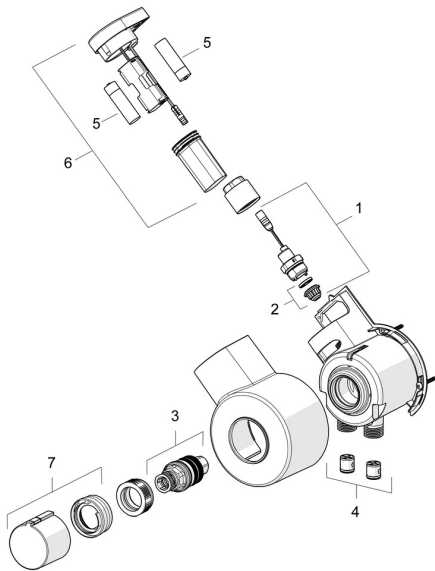

## Spare parts

### SP55702203

	Name	Code
01	Lever Chrome	59914340
02	Symbol plug	59914341
03	Covering cap Chrome <b>Discontinued</b>	59914342
04	Tightening nut, M4x1.5, SW 38	59914128
05	Cartridge, 4.0 Classic	59914129
06	Spout Chrome <b>Discontinued</b>	59914517
07	O-ring, 53.64x2.62 <b>Discontinued</b>	59914369
08	Supporting plate	59910008
09	Fixing plate with a nut	59914344
10	Counterbalance	59914039
11	Hose, L=1500, G1/2-M15x1	59914345
12	Aerator and key, M18,5x1 Chrome	59914350
13	One-way valve with litter screen Chrome	59914086
14	Sensor, 3 V <b>Discontinued</b>	59914347

### SP601579D

	Name	Code
01	Solenoid valve complete, 3 V	59914125
02	Membrane for solenoid valve	1006500V
02	Membrane <b>Discontinued</b>	59914126
03	Thermostatic cartridge, 3.4	59914114
04	Non-return valve, DN15	59914250
05	Battery, 1.5 V AA Lithium	59914136
06	Control unit, 3 V / RF <b>Discontinued</b>	59914623
07	Temperature control handle <b>Discontinued</b>	59914134