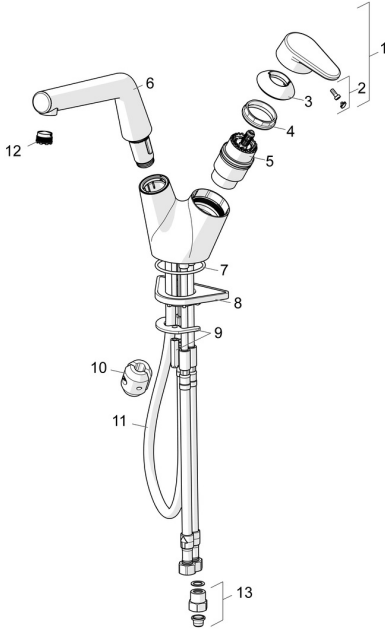

EAN: 4057304002342
static.hansa.com/55682203

Spare parts

SP55682203

| | Name | Code |
|----|---|----------|
| 01 | Lever Chrome | 59914340 |
| 02 | Symbol plug | 59914341 |
| 03 | Covering cap Chrome Discontinued | 59914342 |
| 04 | Tightening nut, M42x1.5, SW 38 | 59914128 |
| 05 | Cartridge, 4.0 Classic | 59914129 |
| 06 | Spout Chrome Discontinued | 59914517 |
| 07 | O-ring, 53.64x2.62 Discontinued | 59914369 |
| 08 | Supporting plate | 59910008 |
| 09 | Fixing plate with a nut | 59914344 |
| 10 | Counterbalance | 59914039 |
| 11 | Hose, L=1500, G1/2-M15x1 | 59914345 |
| 12 | Aerator and key, M18.5x1 Chrome | 59914350 |
| 13 | One-way valve with litter screen Chrome | 59914086 |