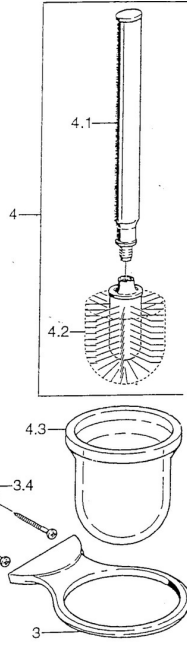

EAN: 4015474002555
static.hansa.com/55550900

Spare parts

SP55550900

	Name		Code
3	WC brush and holder Chrome	Discontinued	59911814
3	WC brush and holder Chrome/Satin	Discontinued	59911815
3.1	Fixing screw, M8x8	Discontinued	59911806
3.2	Plug Chrome/Satin	Discontinued	59911808
3.2	Plug Chrome	Discontinued	59911807
4	WC brush and holder Chrome	Discontinued	59911639
4.2	Brush, M 12		59911637
4.3	Glass Glass/Mirror	Discontinued	59911638