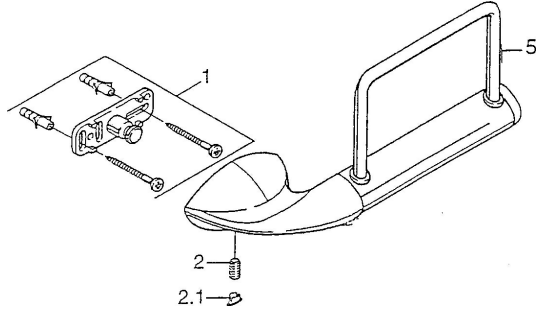

EAN: 4015474002494
static.hansa.com/55540900

Spare parts

SP55540900

	Name		Code
1	Fixing set	Discontinued	59911816
2	Pin, M5x8, SW2.5	Discontinued	59911817
2.1	Plug Chrome	Discontinued	59911818