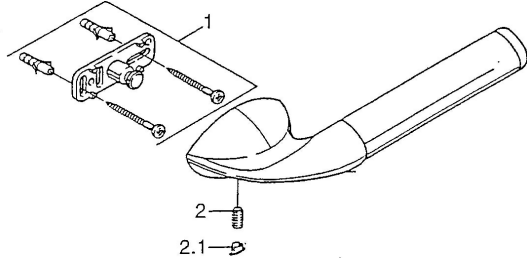

EAN: 4015474002401
static.hansa.com/55530900

Spare parts

SP55530900

	Name		Code
1	Fixing set	Discontinued	59911816
2	Pin, M5x8, SW2.5	Discontinued	59911817
2.1	Plug Chrome	Discontinued	59911818