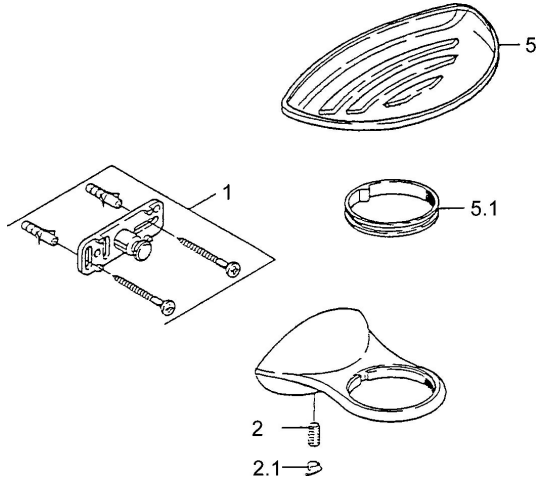

EAN: 4015474002043
static.hansa.com/55500900

Spare parts

SP55500900

	Name	Code
1	Fixing set Discontinued	59911816
2	Pin, M5x8, SW2.5 Discontinued	59911817
2.1	Plug Chrome Discontinued	59911818
5.1	Support ring Discontinued	59911826