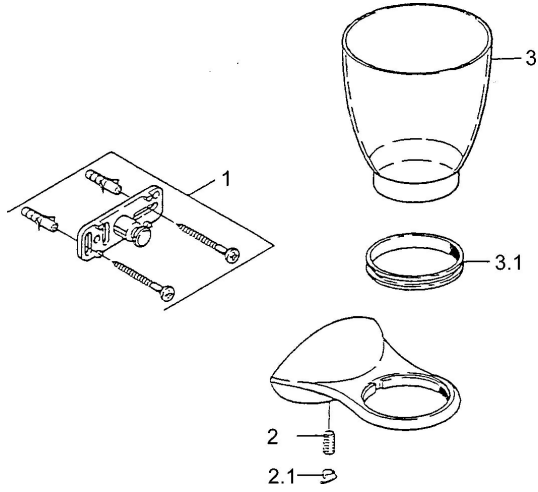

EAN: 4015474001855
static.hansa.com/55480900

Spare parts

SP55480900

	Name	Code
1	Fixing set Discontinued	59911816
2	Pin, M5x8, SW2.5 Discontinued	59911817
2.1	Plug Chrome Discontinued	59911818
3	Cup Discontinued	59911821
3.1	Support ring Discontinued	59911822