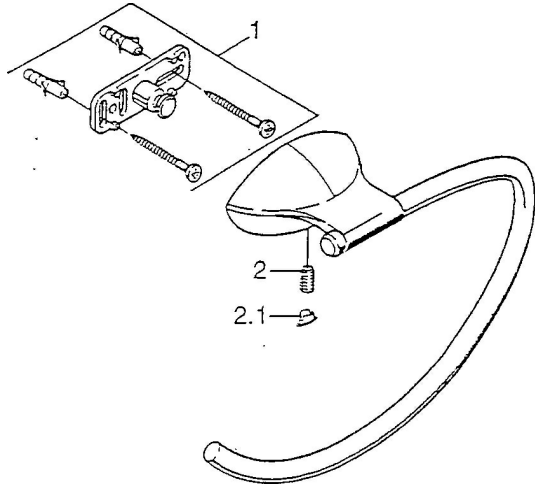

EAN: 4015474001817
static.hansa.com/55470900

Spare parts

SP55470900

	Name		Code
1	Fixing set	Discontinued	59911816
2	Pin, M5x8, SW2.5	Discontinued	59911817
2.1	Plug Chrome	Discontinued	59911818