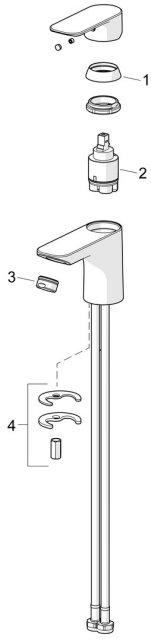

EAN: 4057304021152
static.hansa.com/5540220300006

Spare parts

SP5540220300006

	Name	Code
01	Covering cap Chrome	1017127V
02	Cartridge, 3.5 cold start	59913953
03	Aerator, M24x1, 6 l/min Chrome	59913727
04	Fixing set	1017128V