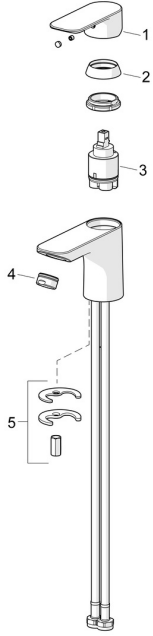

EAN: 4057304018985
static.hansa.com/55402203

Spare parts

SP55402203

	Name	Code
01	Lever Chrome	1017126V
02	Covering cap Chrome	1017127V
03	Cartridge, 3.5 Classic	59913075
04	Aerator, M24x1, 6 l/min Chrome	59913727
05	Fixing set	1017128V