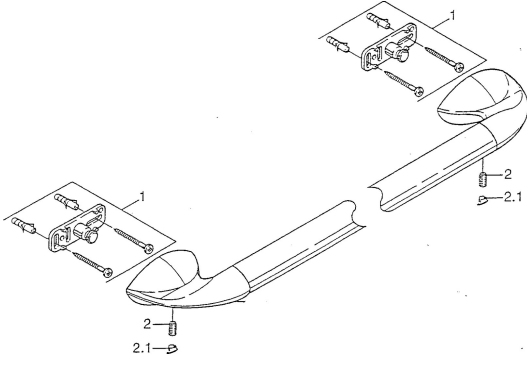

EAN: 4015474001107
static.hansa.com/55400900

Spare parts

SP55400900

	Name	Code
1	Fixing set Discontinued	59911816
2	Pin, M5x8, SW2.5 Discontinued	59911817
2.1	Plug Chrome Discontinued	59911818