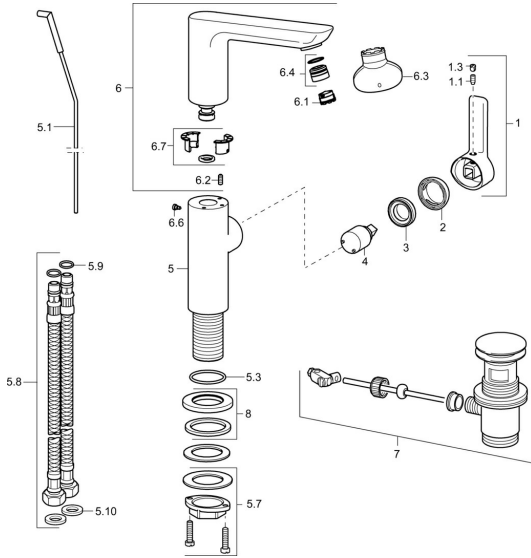

EAN: 4015474261730
static.hansa.com/55302203

Spare parts

SP55302203

	Name	Code
1	Lever, 2.5 Chrome	59914001
1.1	Screw, M5x8, SW2.5	59904755
1.3	Cover plug Chrome	59913762
2	Covering cap Chrome	59913957
3	Tightening nut, M32x1, SW24	59913958
4	Cartridge, 2.5	59913914
5.1	Pop-up operating rod Chrome	59913959
5.3	O-ring, 35x2.5	59905020
5.7	Fixing set	59913371
5.8	Flexible pipe, L=430, G3/8-M8x1	59913964
5.9	O-ring, 6x1.4	59913266
5.10	Gasket, 9.5x14.4x2	59912551
6	Spout Chrome	59914023
6.1	Aerator, M18.5x1, TJ	59913366
6.2	Fixing screw, M4x8	59913989
6.3	Key for aerator, M18.5	59913367
6.4	Fitting ring for aerator Chrome	59913654
6.6	Screw, M4x7	59902075
6.7	Sealing kit	59911884
7	Pop-up waste Chrome	59911441
8	Cover flange, d 55 mm Chrome	59913963