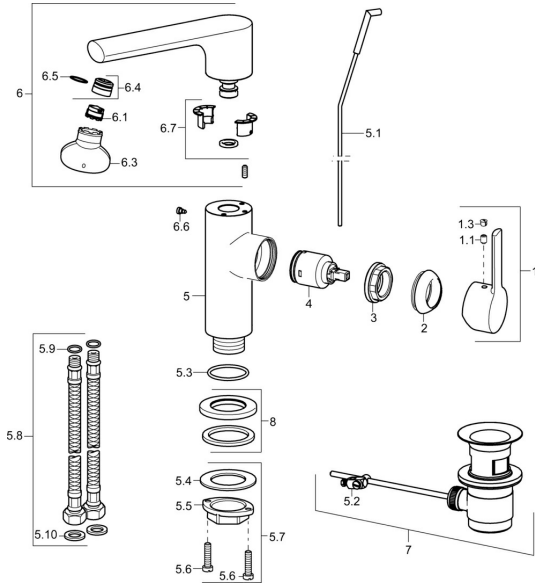

EAN: 4015474261693
static.hansa.com/55262203

Spare parts

SP55262203

	Name	Code
1	Lever, 2.5 Chrome	59913985
1.1	Screw, M5x8, SW2.5	59904755
1.3	Symbol plug Grey	59912112
2	Covering cap Chrome	59913957
3	Tightening nut, M32x1, SW24	59913958
4	Cartridge, 2.5	59913914
5.1	Pop-up operating rod Chrome	59913959
5.2	Swivel joint	59904624
5.3	O-ring, 35x2.5	59905020
5.7	Fixing set	59913371
5.8	Flexible pipe, L=430, G3/8-M8x1	59913964
5.9	O-ring, 6x1.4	59913266
5.10	Gasket, 9.5x14.4x2	59912551
6	Swivel spout with ejector Chrome	59913986
6.1	Aerator, M18.5x1, TJ	59913366
6.3	Key for aerator, M18.5	59913367
6.4	Fitting ring for aerator Chrome	59913654
6.6	Screw, M4x7	59902075
6.7	Sealing kit	59911884
7	Pop-up waste Chrome	59904620
8	Cover flange, d 55 mm Chrome	59913963