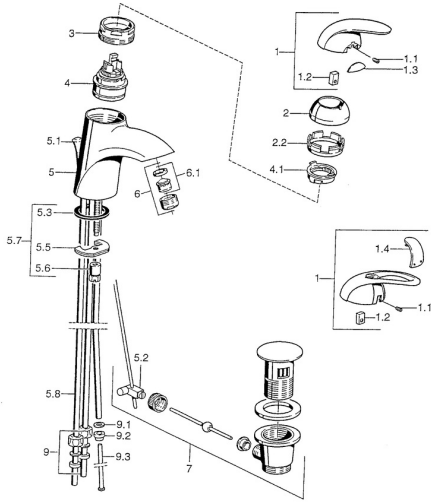

EAN: 4015474000957
static.hansa.com/55131100

Spare parts

SP55131100

	Name	Code
1	Lever Chrome Discontinued	599055881
1.1	Screw, M5x8, SW2.5	59904755
1.2	Bushing	59904778
1.3	Symbol plug Discontinued	59911785
1.4	Symbol plug Discontinued	59911786
2	Covering cap Chrome/Satin Discontinued	59906564
2	Covering cap Chrome	59906563
2.2	Fixing sleeve	59906695
3	Eye screw, M50x1, SW45	59904775
4	Cartridge, 4.8 eco	59904601
4.1	Hot water limiter	59904759
5.1	Pop-up operating rod Chrome Discontinued	59911788
5.2	Swivel joint	59904624
5.3	Gasket, 37x48x3.5	59911422
5.5	Fixing plate	59904765
5.6	Screw, M8x1, SW13	59904766
5.7	Fixing set	59910749
5.8	Pipe Discontinued	59911794
6	Aerator, M24x1 A, low pressure Chrome	59902692
6.1	Aerator, M22/24, ND	59901553
7	Pop-up waste Chrome	59911441
7	Pop-up waste Satin Discontinued	59911442
7	Pop-up waste Chrome/Gold Discontinued	59911450
9	Fitting nut	59904969
9.1	Sealing kit, 14.9x8.5x1	59902352
9.2	Sealing kit, 10x8	59902272
9.3	Hose	59902151