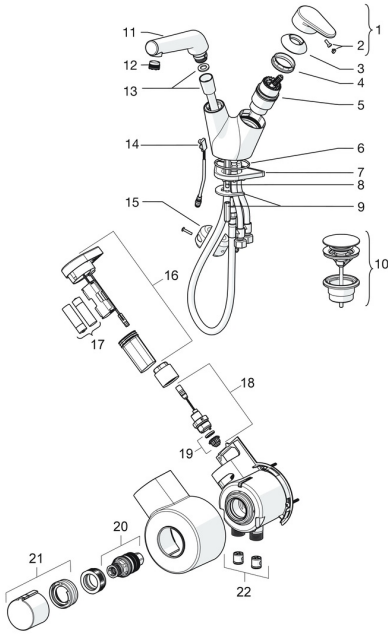

### SP55102281

	Name	Code
1	Lever Chrome	59914340
2	Symbol plug	59914341
3	Covering cap Chrome <b>Discontinued</b>	59914342
4	Tightening nut, M42x1.5, SW 38	59914128
5	Cartridge, 4.0 Classic	59914129
6	O-ring, 53.64x2.62 <b>Discontinued</b>	59914369
7	Supporting plate	59910008
8	Fixing screw, M6x65 <b>Discontinued</b>	59914259
9	Fixing plate with a nut	59914344
10	Rapid pop-up waste Chrome	59913988
11	Pull-out spout, (-2018) Chrome	59914346
11	Pull-out spout, (2018-) Chrome	59914711
12	Aerator and key, M18.5x1 Chrome	59914350
13	Hose, L=1500, G1/2-M15x1	59914345
14	Sensor, 3 V <b>Discontinued</b>	59914347
15	Counterbalance	59914039
16	Control unit, 3 V / RF <b>Discontinued</b>	59914623
17	Battery, 1.5 V AA Lithium	59914136
18	Solenoid valve complete, 3 V	59914125
19	Membrane for solenoid valve	1006500V
19	Membrane <b>Discontinued</b>	59914126
20	Thermostatic cartridge, 3.4	59914114
21	Temperature control handle <b>Discontinued</b>	59914134
22	Non-return valve, DN15	59914250