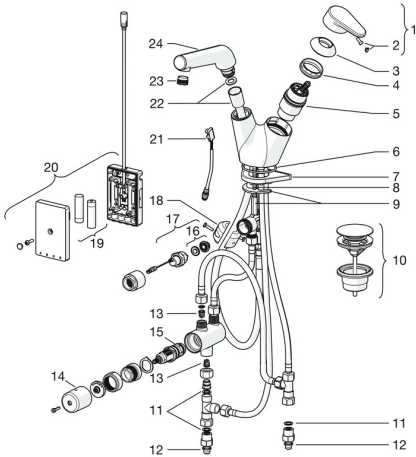

Spare parts

SP55102281J