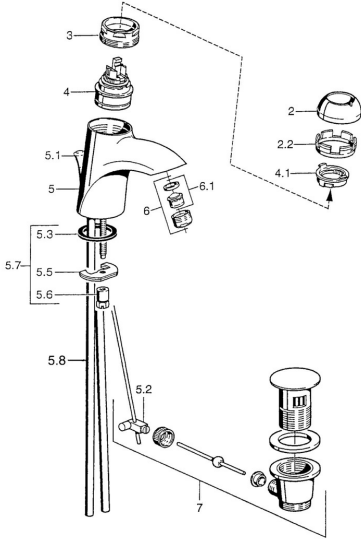

## Spare parts

### SP55092100

	Name		Code
2	Covering cap Chrome/Satin	Discontinued	59906564
2	Covering cap Chrome		59906563
2.2	Fixing sleeve		59906695
3	Eye screw, M50x1, SW45		59904775
4	Cartridge, 4.8 eco		59904601
4	Cartridge, 4.8 Eco-Top		59911431
4.1	Hot water limiter		59904759
5.1	Pop-up operating rod Chrome	Discontinued	59911788
5.2	Swivel joint		59904624
5.3	Gasket, 37x48x3.5		59911422
5.5	Fixing plate		59904765
5.6	Screw, M8x1, SW13		59904766
5.7	Fixing set		59910749
5.8	Installation coupling pair Chrome		59911791
6	Aerator, M24x1 Gold	Discontinued	59904772
6	Aerator, M24x1 STD HC A Chrome		59902366
6.1	Aerator, M22/24 A		59902081
7	Pop-up waste Chrome		59911441
7	Pop-up waste Chrome/Gold	Discontinued	59911450
7	Pop-up waste Satin	Discontinued	59911442
N.I.	Installation kit		59913083