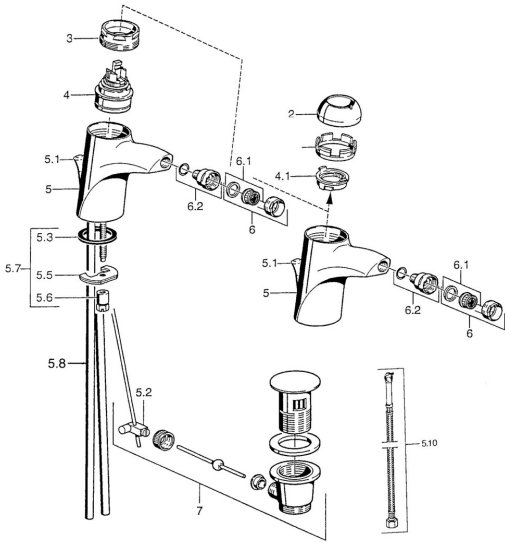

## Spare parts

### SP55063200

	Name	Code
2	Covering cap Chrome	59906563
2	Covering cap Chrome/Satin <b>Discontinued</b>	59906564
2.2	Fixing sleeve	59906695
3	Eye screw, M50x1, SW45	59904775
4	Cartridge, 4.8 eco	59904601
4.1	Hot water limiter	59904759
5.2	Swivel joint	59904624
5.3	Gasket, 37x48x3.5	59911422
5.4	Attachment clamp <b>Discontinued</b>	59911416
5.5	Fixing plate	59904765
5.6	Screw, M8x1, SW13	59904766
5.7	Fixing set	59910749
5.8	Hose <b>Discontinued</b>	59911792
5.8	Installation coupling pair Chrome	59911791
5.9	O-ring, 9x2	59905095
5.10	Flexible pipe, L=500, G3/8-M10x1	59911767
6	Aerator, M24x1 Gold <b>Discontinued</b>	59904772
6	Aerator, M24x1 STD HC A Chrome	59902366
6.1	Aerator, M22/24 A	59902081
6.2	Ball joint for bidet faucet, M24x1	59904920
7	Pop-up waste Chrome/Gold <b>Discontinued</b>	59911450
7	Pop-up waste Satin <b>Discontinued</b>	59911442
7	Pop-up waste Chrome	59911441
N.I.	Flexible pipe, L=410, G3/8 <b>Discontinued</b>	59912302