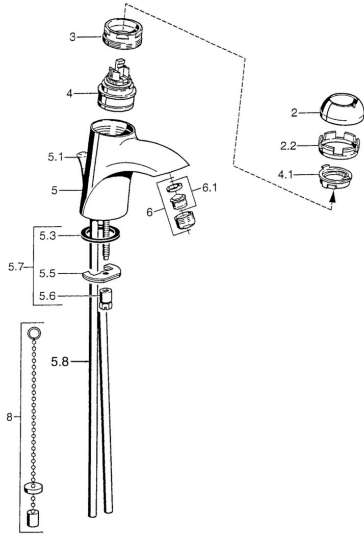

EAN: 4015474000292
static.hansa.com/55042100

Reserveonderdelen

SP55042100

| | Naam | Code |
|-----|----------------------------------|----------|
| 2 | Kap Chrom | 59906563 |
| 2.2 | Vaststelling van de mouw | 59906695 |
| 3 | Schroefoog, M50x1, SW45 | 59904775 |
| 4 | Binnenwerk, 4.8 eco | 59904601 |
| 4.1 | Hot water limiter | 59904759 |
| 5.3 | Dichting, 37x48x3.5 | 59911422 |
| 5.5 | Fixing plate | 59904765 |
| 5.6 | Schroef, M8x1, SW13 | 59904766 |
| 5.7 | Bevestigingsset | 59910749 |
| 5.8 | Installation coupling pair Chrom | 59911791 |
| 6 | Mousseur, M24x1 STD HC A Chrom | 59902366 |
| 6.1 | Mousseur, M22/24 A | 59902081 |
| 8 | Kettinghouder | 59902219 |
| 9 | Plug | 59906910 |