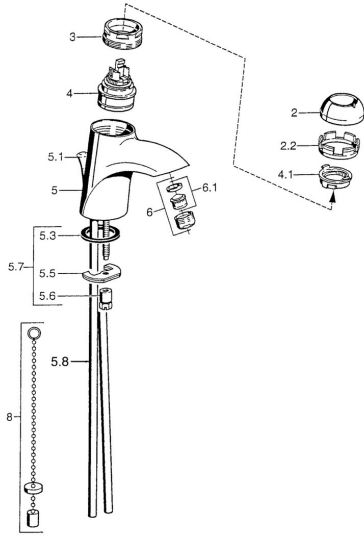

EAN: 4015474000292
static.hansa.com/55042100

Spare parts

SP55042100

	Name	Code
2	Covering cap Chrome	59906563
2.2	Fixing sleeve	59906695
3	Eye screw, M50x1, SW45	59904775
4	Cartridge, 4.8 eco	59904601
4.1	Hot water limiter	59904759
5.3	Gasket, 37x48x3.5	59911422
5.5	Fixing plate	59904765
5.6	Screw, M8x1, SW13	59904766
5.7	Fixing set	59910749
5.8	Installation coupling pair Chrome	59911791
6	Aerator, M24x1 STD HC A Chrome	59902366
6.1	Aerator, M22/24 A	59902081
8	Washer with chain holder	59902219
9	Plug	59906910