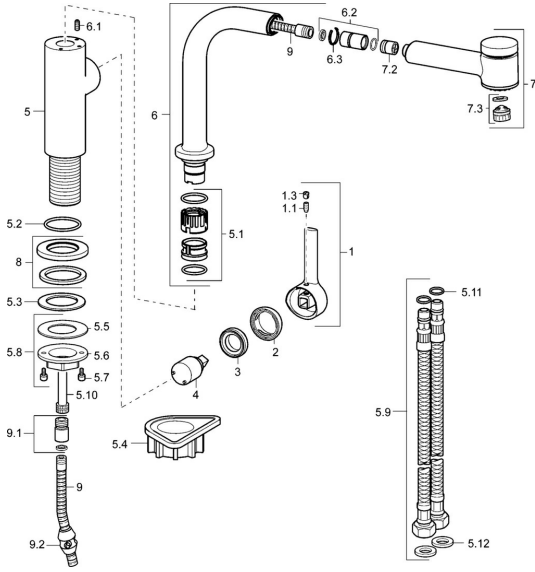

EAN: 4015474263093
static.hansa.com/54912283

Spare parts

SP54912283

	Name	Code
1	Lever, 2,5 Chrome	59913985
1.1	Screw, M5x8, SW2.5	59904755
1.3	Cover plug Chrome	59913762
2	Covering cap Chrome	59913957
3	Tightening nut, M32x1, SW24	59913958
4	Cartridge, 2,5	59913914
5.1	Sealing kit	59914027
5.2	O-ring, 35x2.5	59905020
5.3	Gasket, 48x33.5x2	59902283
5.4	Supporting plate	59910008
5.8	Fixing set	59913479
5.9	Flexible pipe, M18x1,G3/8, L=650	59914036
5.10	Coupling pipe, M8x1-M14x1, L=214	Discontinued 59914035
5.11	O-ring, 6x1.4	59913266
5.12	Gasket, 9.5x14.4x2	59912551
6	Spout Chrome	Discontinued 59914026
6.1	Fixing screw, M4x8	59913989
6.2	Connection nipple	59914029
7	Pull-out spout Chrome	59914034
7.2	Non-return valve, DN8	59914030
7.3	Aerator, M22/M24 B	59905901
7.3	Aerator, M18.5x1 HC TJ B, (2018-)	59914031
8	Cover flange, d 55 mm Chrome	59913963
9	Hose, L=1400	59914032
9.1	Conversion nipple	59914028
9.2	Counterbalance	59914039