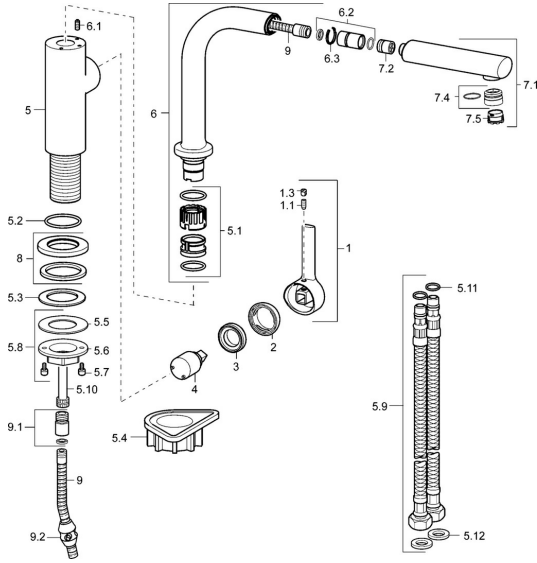

## Spare parts

### SP54912273

	Name	Code
1	Lever, 2.5 Chrome	59913985
1.1	Screw, M5x8, SW2.5	59904755
1.3	Cover plug Chrome	59913762
2	Covering cap Chrome	59913957
3	Tightening nut, M32x1, SW24	59913958
4	Cartridge, 2.5	59913914
5.1	Sealing kit	59914027
5.2	O-ring, 35x2.5	59905020
5.3	Gasket, 48x33.5x2	59902283
5.4	Supporting plate	59910008
5.8	Fixing set	59913479
5.9	Flexible pipe, M18x1,G3/8, L=650	59914036
5.10	Coupling pipe, M8x1-M14x1, L=214	Discontinued 59914035
5.11	O-ring, 6x1.4	59913266
5.12	Gasket, 9.5x14.4x2	59912551
6	Spout Chrome	Discontinued 59914026
6.1	Fixing screw, M4x8	59913989
6.2	Connection nipple	59914029
7.1	Pull-out spout Chrome	59914033
7.2	Non-return valve, DN8	59914030
7.4	Fitting ring for aerator Chrome	59913654
7.5	Aerator, M18.5x1 HC TJ B, (2018-)	59914031
8	Cover flange, d 55 mm Chrome	59913963
9	Hose, L=1400	59914032
9.1	Conversion nipple	59914028
9.2	Counterbalance	59914039