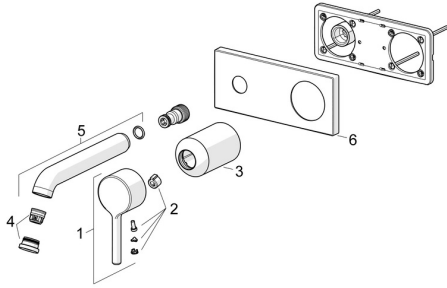

## Spare parts

### SP54802107

	<b>Name</b>	<b>Code</b>
01	Lever Chrome	1014994V
02	Symbol plug	59914573
03	Cover sleeve Chrome	59914572
04	Aerator and key, PCA 5.7 l/min Chrome	1012273V
05	Spout Chrome	1012276V
06	Cover plate, 175x75 mm Chrome	1012277V