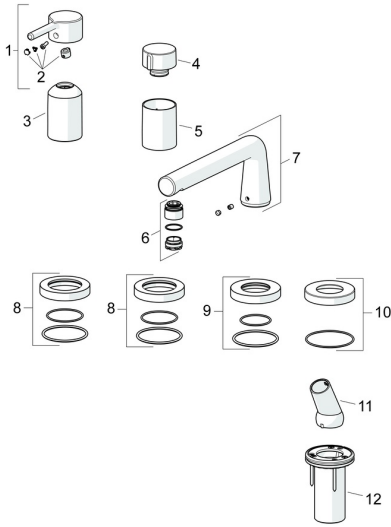

## Spare parts

### SP54719007

	Name	Code
01	Lever Chrome	1014994V
02	Symbol plug	59914573
03	Cover sleeve Chrome	59914572
04	Flow control handle Chrome	59914669
05	Cover sleeve Chrome	59914671
06	Aerator and key, CACHE M24x1 C	1014219V
07	Spout Chrome	1012598V
08	Cover plate, d 72 mm, for Compact Chrome	59914667
09	Cover plate, d 72 mm Chrome <span style="background-color: #cccccc;">Discontinued</span>	59913278
10	Cover plate, d 72 mm Chrome	59914672
11	Holder Chrome	59912282
12	Passing-through bushing	59914673