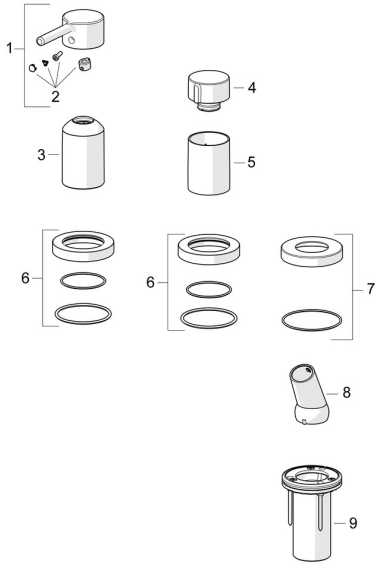

EAN: 4057304017537
static.hansa.com/54709007

Spare parts

SP54709007

	Name	Code
01	Lever Chrome	1014994V
02	Symbol plug	59914573
03	Cover sleeve Chrome	59914572
04	Flow control handle Chrome	59914669
05	Cover sleeve Chrome	59914671
06	Cover plate, d 72 mm, for Compact Chrome	59914667
07	Cover plate, d 72 mm Chrome	59914672
08	Holder Chrome	59912282
09	Passing-through bushing	59914673