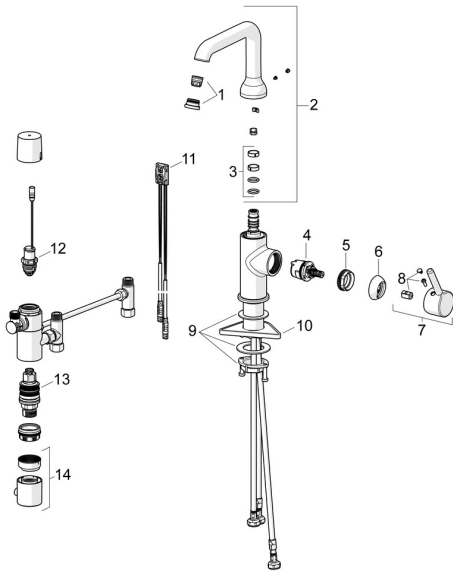

EAN: 4057304017490
static.hansa.com/54602209

Spare parts

SP54602209

	Name	Code
01	Aerator and key, PCA 5.7 l/min Chrome	1012273V
02	High spout Chrome	1012339V
03	Sealing kit for spout	59914266
04	Cartridge, 3.0	1014428V
05	Tightening nut, M34x1.5	1012133V
06	Covering cap Chrome	1012132V
07	Lever Chrome	1001749V
08	Symbol plug Chrome	1012105V
09	Fixing set	59913479
10	Supporting plate	59910008
11	Sensor, 3/9 V, Bluetooth	1014212V
12	Pilot valve, 3 V	59914338
13	Thermostatic cartridge, 3.4	59914114
14	Temperature control handle Chrome	602062V
N.I.	Battery, 1.5 V AA Lithium	59914136