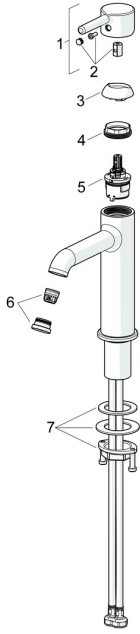

EAN: 4057304020407
static.hansa.com/5456220700006

Spare parts

SP5456220700006

	Name	Code
01	Lever Chrome	1017996V
02	Symbol plug Chrome	1012105V
03	Covering cap Chrome	1012132V
04	Tightening nut, M34x1.5	1012133V
05	Cartridge, 3.0 cold start	1014430V
06	Aerator and key, PCA 5.7 l/min Chrome	1012273V
07	Fixing set	59913479