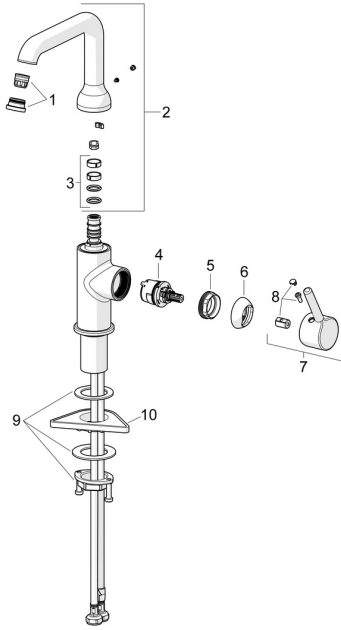

## Spare parts

### SP54552207

	Name	Code
01	Aerator and key, PCA 5.7 l/min Chrome	1012273V
02	High spout Chrome	1012339V
03	Sealing kit for spout	59914266
04	Cartridge, 3.0	1014428V
05	Tightening nut, M34x1.5	1012133V
06	Covering cap Chrome	1012132V
07	Lever Chrome	1001749V
08	Symbol plug Chrome	1012105V
09	Fixing set	59913479
10	Supporting plate	59910008