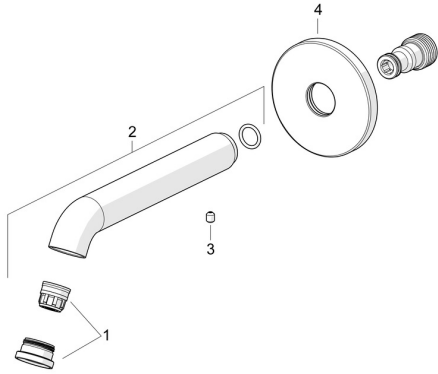

EAN: 4057304017568
static.hansa.com/54502100

Spare parts

SP54502100

	Name	Code
01	Aerator and key, B	1012349V
02	Spout Chrome	1012276V
03	Screw, M5x6, SW2.5	59912617
04	Cover plate, d 75 mm Chrome	1012892V