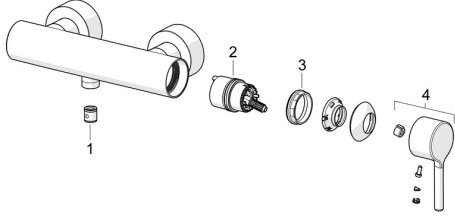

EAN: 4057304020278
static.hansa.com/5445010733

Spare parts

SP5445010733

	Name	Code
01	Non-return valve	59905714
02	Cartridge	59914665
03	Tightening nut, M42x1.5, SW 38	59914128
04	Lever Matt black	1014994V-33