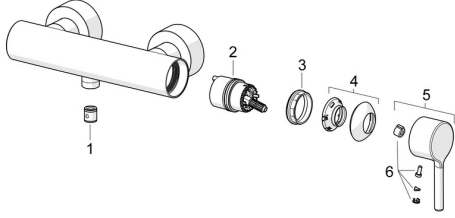

EAN: 4057304017551
static.hansa.com/54450107

Spare parts

SP54450107

	Name	Code
01	Non-return valve	59905714
02	Cartridge	59914665
03	Tightening nut, M42x1.5, SW 38	59914128
04	Covering cap Chrome	59914649
05	Lever Chrome	1014994V
06	Symbol plug	59914573