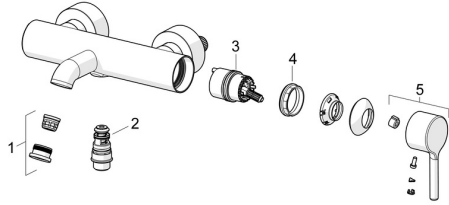

EAN: 4057304020261
static.hansa.com/5444220733

Spare parts

SP5444220733

	Name	Code
01	Aerator and key, STD B Laminar Matt black	1014220V-33
02	Diverter	59914663
03	Cartridge	59914665
04	Tightening nut, M42x1.5, SW 38	59914128
05	Lever Matt black	1014994V-33