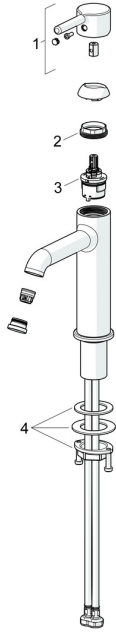

EAN: 4057304020414  
[static.hansa.com/5437220733006](https://static.hansa.com/5437220733006)

## Spare parts

### SP5437220733006

	<b>Name</b>	<b>Code</b>
01	Lever Matt black	1017996V-33
02	Tightening nut, M34x1.5	1012133V
03	Cartridge, 3.0 cold start	1014430V
04	Fixing set	59913479