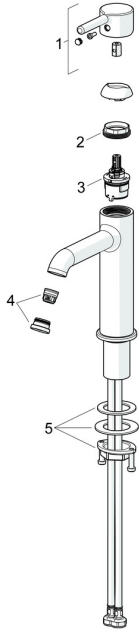

EAN: 4057304020063
static.hansa.com/5437220733

Spare parts

SP5437220733

	Name	Code
01	Lever Matt black	1014999V-33
02	Tightening nut, M34x1.5	1012133V
03	Cartridge, 3.0	1014428V
04	Aerator and key, PCA 1.5 gpm Matt black	1012273V-33
05	Fixing set	59913479