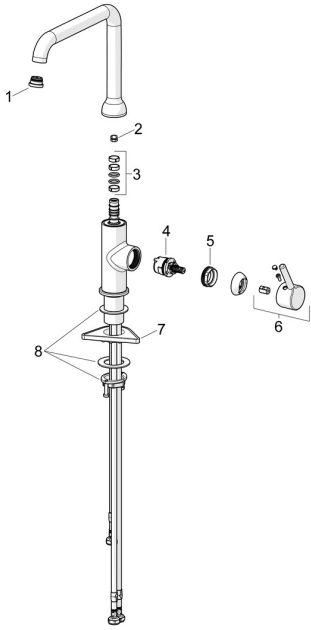

EAN: 4057304019876
static.hansa.com/5422110733

Spare parts

SP5422110733

	Name	Code
01	Aerator and key, Cascade SLC TJ A Matt black	1014808V-33
02	Spout overturning stopper, 60°/0°	59914264
02	Spout overturning stopper, 120° Discontinued	59914429
03	Sealing kit for spout	59914431
04	Cartridge, 3.0	1014428V
05	Tightening nut, M34x1.5	1012133V
06	Lever Matt black	1001749V-33
07	Supporting plate	59910008
08	Fixing set	59913371