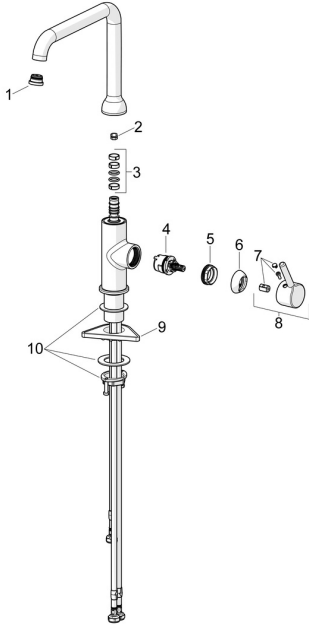

EAN: 4057304019838
static.hansa.com/54221107

Spare parts

SP54221107

	Name	Code
01	Aerator and key, Cascade SLC TJ V	1017751V
02	Spout overturning stopper, 60°/0°	59914264
02	Spout overturning stopper, 120° Discontinued	59914429
03	Sealing kit for spout	59914431
04	Cartridge, 3.0	1014428V
05	Tightening nut, M34x1.5	1012133V
06	Covering cap Chrome	1012132V
07	Symbol plug Chrome	1012105V
08	Lever Chrome	1001749V
09	Supporting plate	59910008
10	Fixing set	59913371