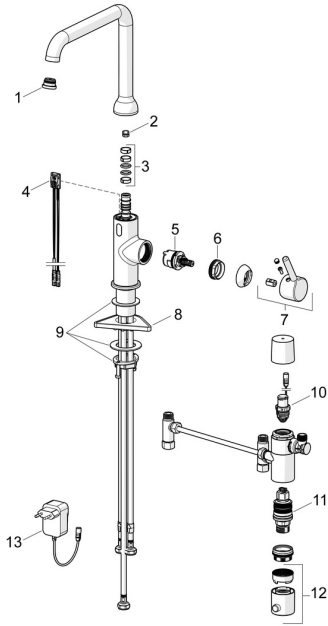

EAN: 4057304019906  
[static.hansa.com/5421220933](https://static.hansa.com/5421220933)  
**Spare parts**

## SP5421220933

	Name	Code
01	Aerator and key, Cascade SLC TJ A Matt black	1014808V-33
02	Spout overturning stopper, 60°/0°	59914264
02	Spout overturning stopper, 120° <span style="background-color: #cccccc; padding: 2px;">Discontinued</span>	59914429
03	Sealing kit for spout	59914431
04	Sensor, 3/9 V, Bluetooth	1014212V
05	Cartridge, 3.0	1014428V
06	Tightening nut, M34x1.5	1012133V
07	Lever Matt black	1001749V-33
08	Supporting plate	59910008
09	Fixing set	59913371
10	Pilot valve, 3 V	59914338
11	Thermostatic cartridge, 3.4	59914114
12	Temperature control handle Chrome	602062V
13	Power supply, 230/9 V, 550 mA	64490900