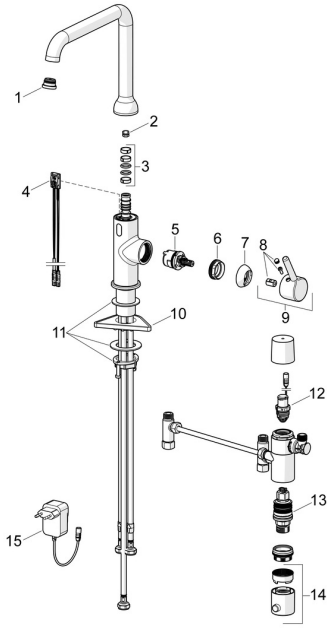

EAN: 4057304019890
static.hansa.com/54212209
Spare parts

SP54212209

	Name	Code
01	Aerator and key, Cascade SLC TJ V	1014808V
02	Spout overturning stopper, 60°/0°	59914264
02	Spout overturning stopper, 120° Discontinued	59914429
03	Sealing kit for spout	59914431
04	Sensor, 3/9 V, Bluetooth	1014212V
05	Cartridge, 3.0	1014428V
06	Tightening nut, M34x1.5	1012133V
07	Covering cap Chrome	1012132V
08	Symbol plug Chrome	1012105V
09	Lever Chrome	1001749V
10	Supporting plate	59910008
11	Fixing set	59913371
12	Pilot valve, 3 V	59914338
13	Thermostatic cartridge, 3.4	59914114
14	Temperature control handle Chrome	602062V
15	Power supply, 230/9 V, 550 mA	64490900