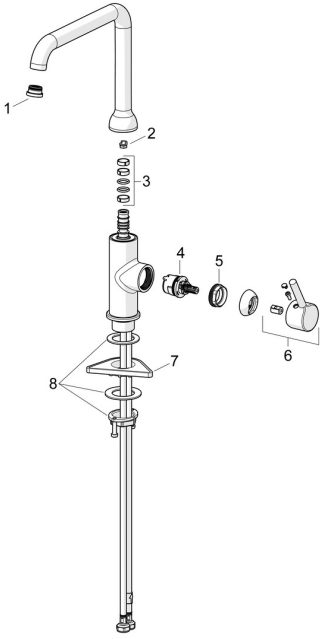

EAN: 4057304019869
static.hansa.com/5420220733

Spare parts

SP5420220733

	Name	Code
01	Aerator and key, Cascade SLC TJ A Matt black	1014808V-33
02	Spout overturning stopper, 60°/0°	59914264
02	Spout overturning stopper, 120° Discontinued	59914429
03	Sealing kit for spout	59914431
04	Cartridge, 3.0	1014428V
05	Tightening nut, M34x1.5	1012133V
06	Lever Matt black	1001749V-33
07	Supporting plate	59910008
08	Fixing set	59913371